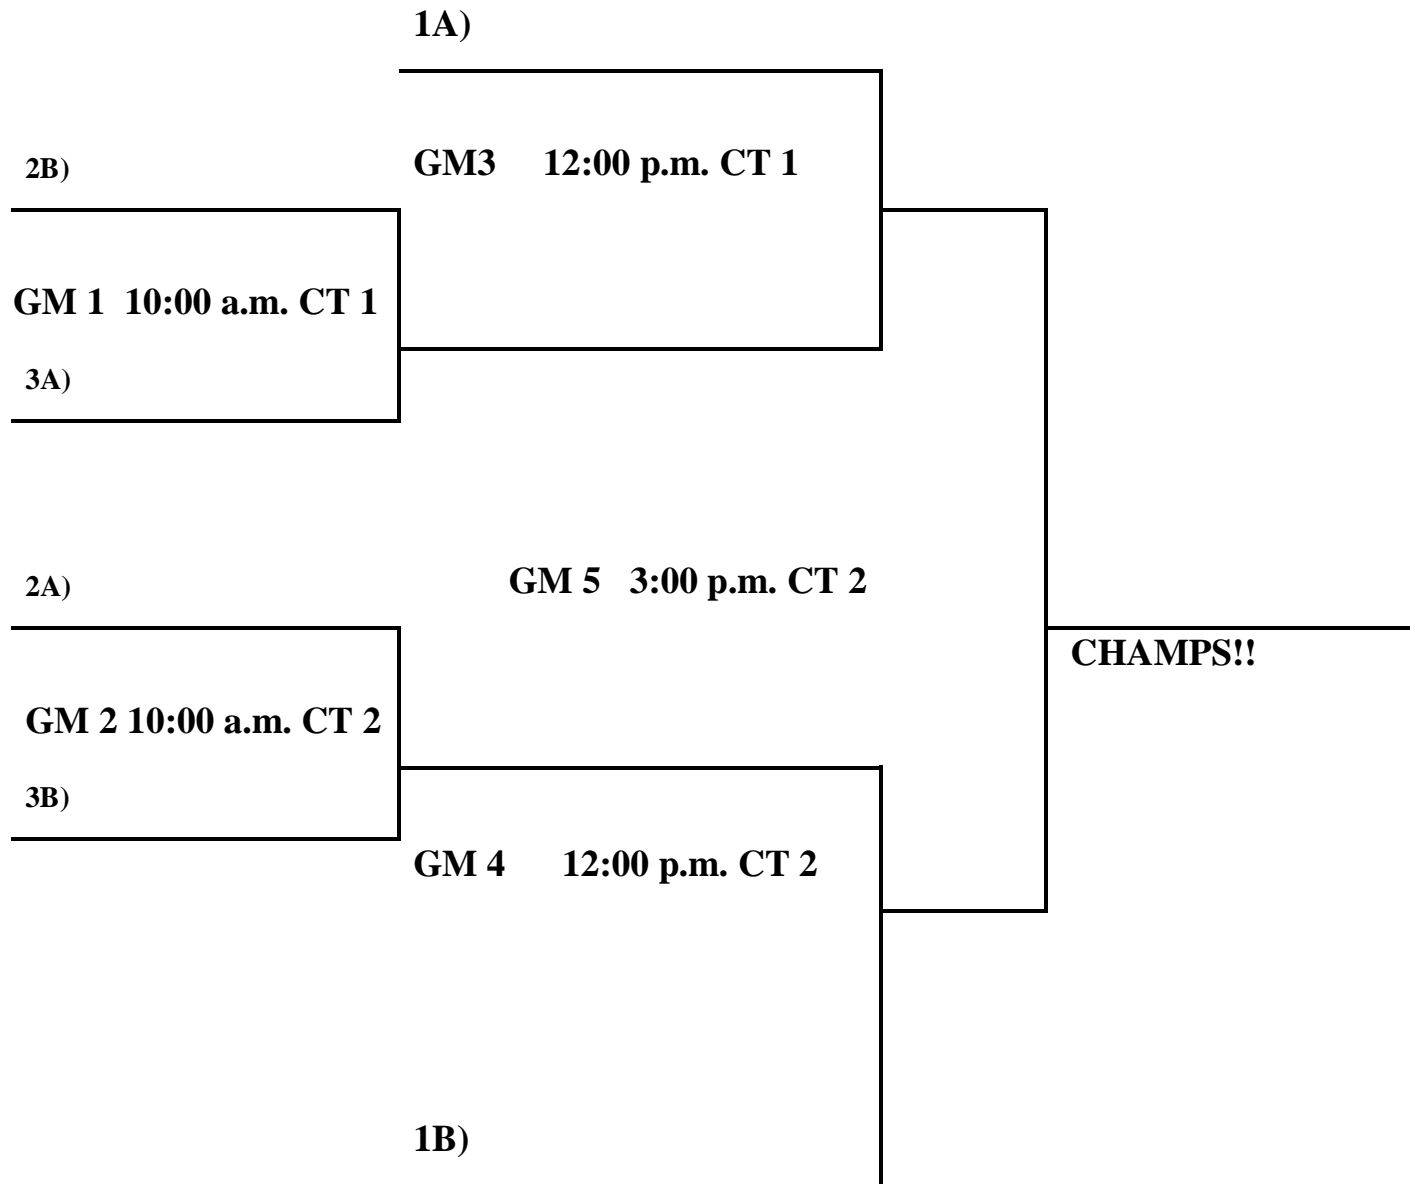

Pool B:

- 13. Ball Up
- 14. 1 Team 1 Dream
- 15. Off Da Glass Squad

Saturday:

- | | |
|---------|-----------------|
| 14 v 15 | 10:00 a.m. CT 1 |
| 11 v 12 | 10:00 a.m. CT 2 |
| 10 v 11 | 12:00 p.m. CT 2 |
| 15 v 13 | 12:00 p.m. CT 1 |
| 13 v 14 | 3:00 p.m. CT 1 |
| 12 v 10 | 3:00 p.m. CT 2 |

Sunday:

9th/10th Grade Boys:

Pool A:

- 18. Ball Up**
- 19. Red Warriors**
- 20. Abilene Big Country Bulls**
- 21. Dallas Lone Oak**

Pool B:

- 22. Off Da Glass Squad**
- 23. Crowley Elite**
- 24. N. Dallas Panthers**
- 25. 1 Team 1 Dream**
- 26. Ball Up (SR) Pool**